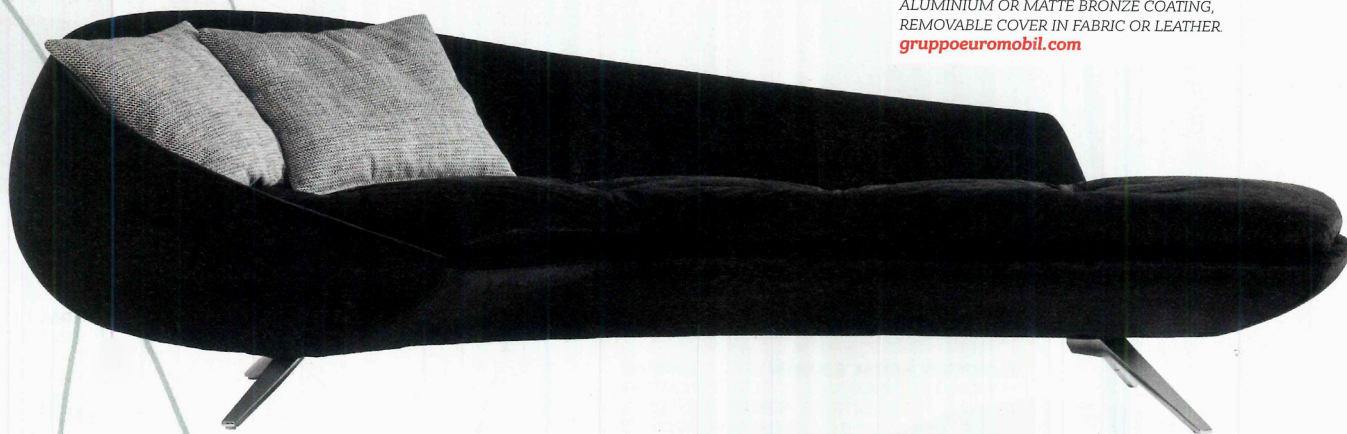

UFFICIO
OFFICE

COMPLEMENTI
COMPLEMENTS
GIOVANI DESIGNERS
YOUNG DESIGNERS

DÉSIRÉE, DESIGN **JAI JALAN**, BOË, DIVANO CON BASE IN ALLUMINIO LUCIDO OPPURE VERNICIATO OPACO BRONZO, RIVESTIMENTO SFODERABILE IN TESSUTO E PELLE. SOFA WITH BASE IN POLISHED ALUMINIUM OR MATTE BRONZE COATING, REMOVABLE COVER IN FABRIC OR LEATHER. gruppoeuromobil.com